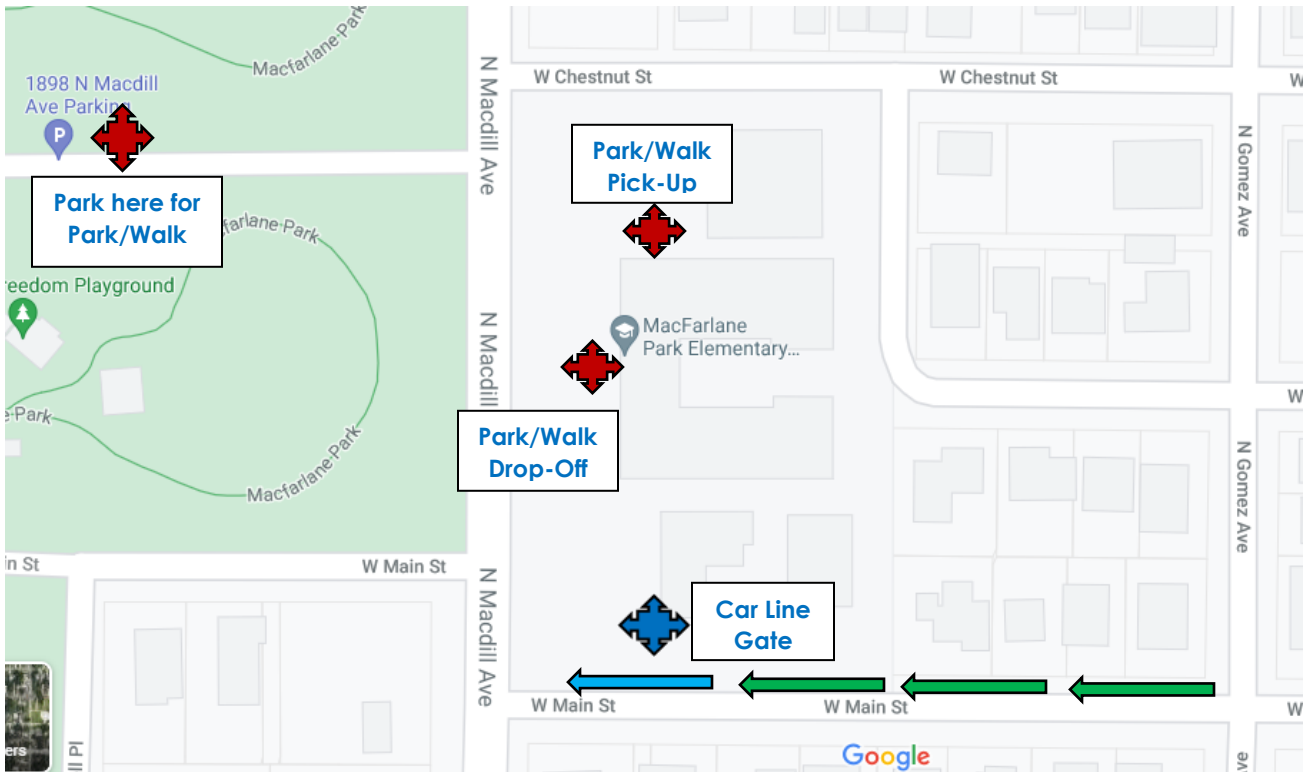

Arrival and Dismissal Directions

There are two options for dropping off and picking up your child each day. Please see the descriptions of each and the map below for more information.

Option 1: Main Street Car Line: This option allows you to remain in your car when dropping off and picking up your child(ren). Please be sure you enter the back of the car line and practice safe driving practices to exit the line.

Option 2: Park and Walk: This option allows you to walk up to drop-off and pick-up your child. You **MUST** park at Macfarlane Park across the street from the school and use the crosswalk to cross Macdill Avenue safely. For drop-off, you may enter the school through the front office. For pick-up, you may walk to the gate by the covered court and give your child's name to the staff member at the gate.

Green Arrows- Entry
Blue Arrows- Exit

Thank you for your patience, cooperation, and assistance in helping to create a safe and organized arrival and dismissal procedure, while also keeping our neighbors happy!