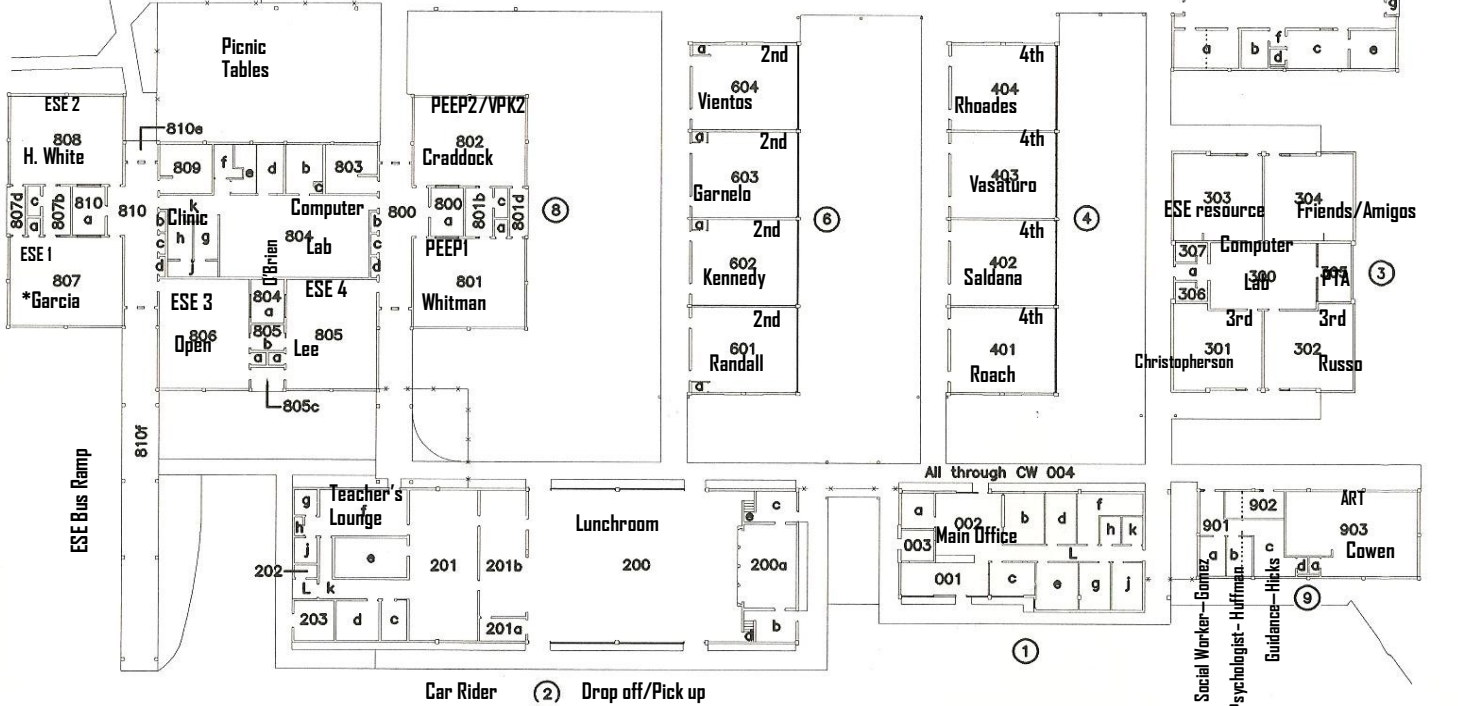

J. S. Robinson Elementary

2021-2022 Map

Covered Court

Playground

Head Start
Playground

PEEPI	
Cohen	P299
Walz HS	P300
Open	P301

Bus Ramp

ESE Bus Ramp

REVISED 1/18/2022

Car Rider (2) Drop off/Pick up