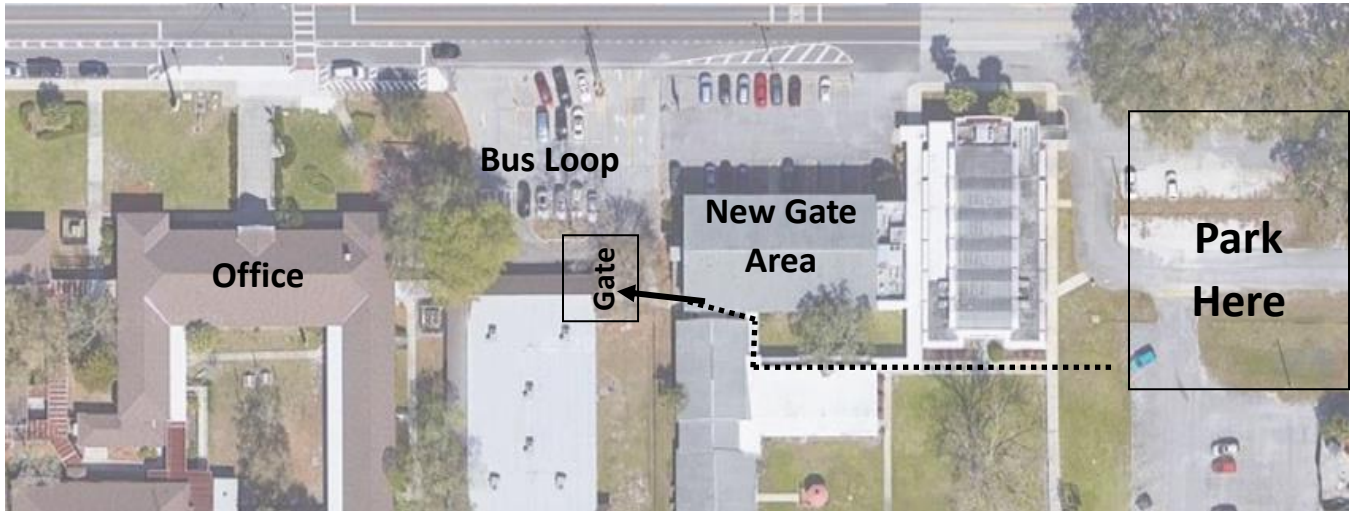

NEW ARRIVAL AND DISMISSAL CHANGES for Walk-Up Gate

The previous drop-off /walk-up gate located on the west side of the office will be closed due to student and pedestrian safety. The new drop-off/walk-up gate will be located next to the Art room on the east side office between the church. Parents must park at the church and walk through the breeze way. Students will not be allowed to be picked up at the laundry mat or gas station. ONLY True Walkers will be released alone.

*** OR use carline for drop-off and pick-up located on the west side of the school.