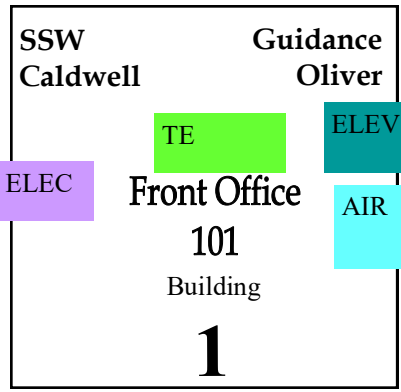

3rd-5th
Playground

K-2nd
Playground

Covered
Picnic
Pavillion

Basketball
Court

Building 6
Enlarged
On Page 2

Building
5
Entire back building

**Rear of School:
Faculty/Staff Parking
Only**

**Side Lot:
Visitor Parking**

Car Riders

ACCESS ROAD

Reserved for Visitor
Parking Only; No
Faculty or Staff

FIRST FLOOR

**VALRICO ELEMENTARY
SCHOOL**
609 S. Miller Road
Valrico, Fl. 33594
813-744-6777

Building 6—Ground Floor
Enlarged from Page 1

SECOND FLOOR