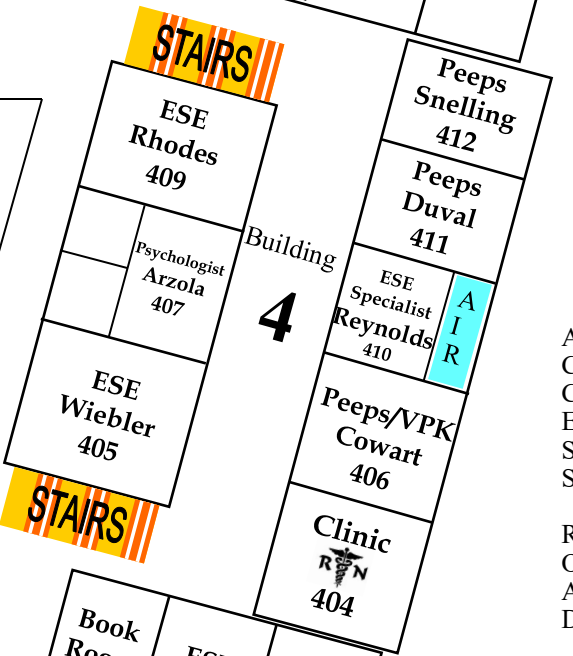

3rd-5th
Playground

K-2nd
Playground

Covered
Picnic
Pavillion

Basketball
Court

Building 6
Enlarged
On Page 2

Building
5
Entire back building

**Rear of School:
Faculty/Staff Parking
Only**

**Side Lot:
Visitor Parking**

Car Riders

ACCESS ROAD

Reserved for Visitor
Parking Only; No
Faculty or Staff

FIRST FLOOR

**VALRICO ELEMENTARY
SCHOOL**
609 S. Miller Road
Valrico, Fl. 33594
813-744-6777

Building 6—Ground Floor
Enlarged from Page 1

SECOND FLOOR