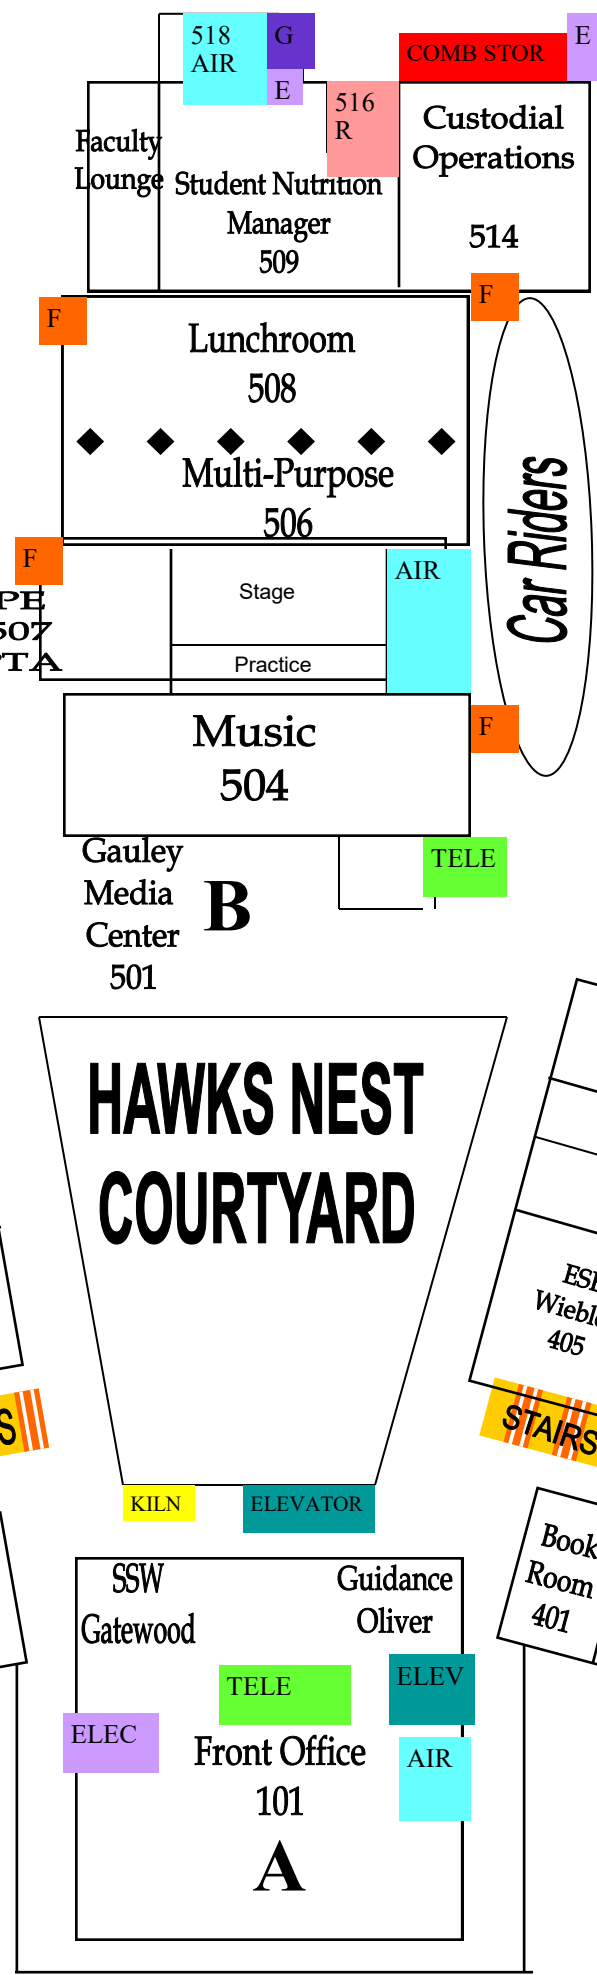

**Rear of School:
Faculty/Staff Parking
Only**

**Side Lot:
Visitor Parking**

**Reserved for Visitor
Parking Only; No
Faculty or Staff**

FIRST FLOOR
VALRICO ELEMENTARY SCHOOL
609 S. Miller Road
Valrico, Fl. 33594
813-744-6777

A

B

D

C

600 Wing

2nd Manigold 616	2nd Gladbach 615
------------------------	------------------------

619	620	600b
2nd Wynn 614		613
2nd Osenton 612		611 Gr. 1 & 2 Computer Lab
1st 610 Fluellen		2nd Wallace 609
1st Batchelder 608		2nd Jameston 607
1st Queen 606		605
1st Reynolds 604		1st Bone 603

618	617	600a
1st McLafferty 602	1st Swartzlander 601	

SECOND FLOOR