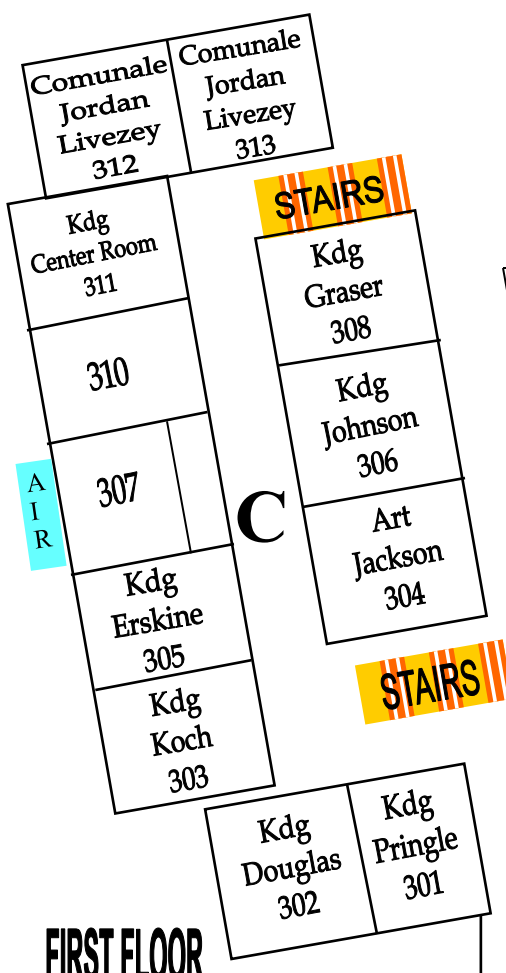

**Rear of School:
Faculty/Staff Parking
Only**

**Side Lot:
Visitor Parking**

**Reserved for Visitor
Parking Only; No
Faculty or Staff**

FIRST FLOOR
VALRICO ELEMENTARY SCHOOL
609 S. Miller Road
Valrico, Fl. 33594
813-744-6777

A

B

D

C

600 Wing

2nd Manigold 616	2nd Gladbach 615
------------------------	------------------------

619	620	600b
2nd Wynn 614		613
2nd Osenton 612		611 Gr. 1 & 2 Computer Lab
1st 610 Fluellen		2nd Wallace 609
1st Batchelder 608		2nd Jameston 607
1st Queen 606		605
1st Reynolds 604		1st Bone 603

618	617	600a
1st McLafferty 602	1st Swartzlander 601	

SECOND FLOOR