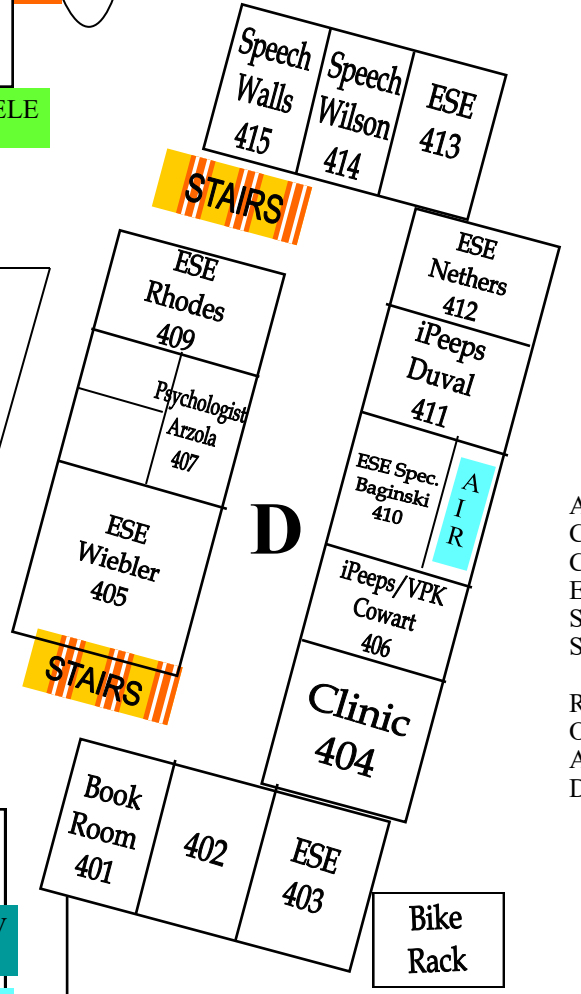

**Rear of School:
Faculty/Staff Parking
Only**

**Side Lot:
Visitor Parking**

**Reserved for Visitor
Parking Only; No
Faculty or Staff**

FIRST FLOOR
VALRICO ELEMENTARY SCHOOL
609 S. Miller Road
Valrico, Fl. 33594
813-744-6777

A

B

D

C

600 Wing

2nd Manigold 616	2nd Gladbach 615
------------------------	------------------------

619	620	600b
2nd Wynn 614		613
2nd Osenton 612		611 Gr. 1 & 2 Computer Lab
1st 610 Fluellen		2nd Wallace 609
1st Batchelder 608		2nd Jameston 607
1st Queen 606		605
1st Reynolds 604		1st Bone 603

618	617	600a
1st McLafferty 602	1st Swartzlander 601	

SECOND FLOOR