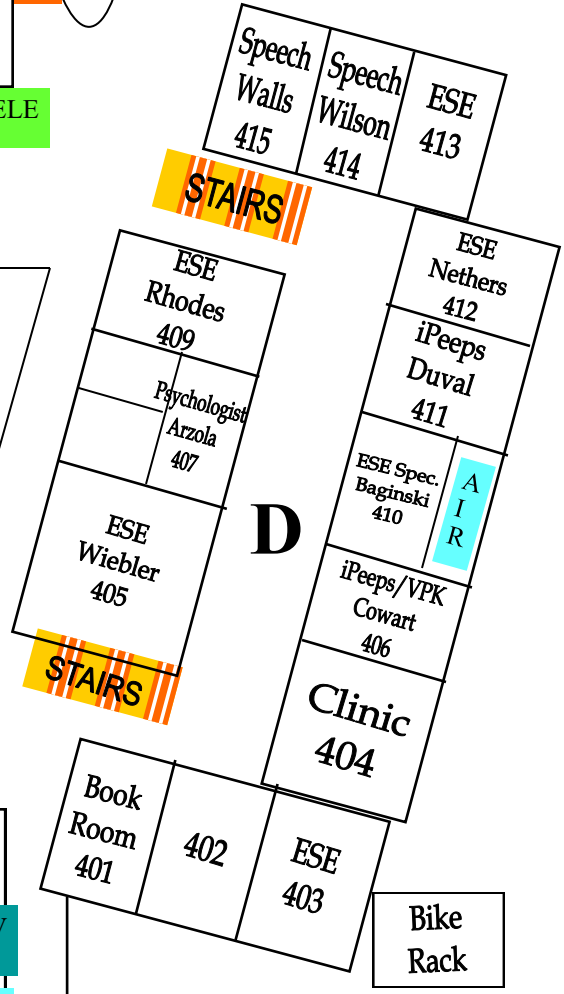

2022-2023

**Rear of School:
Faculty/Staff Parking
Only**

**Side Lot:
Visitor Parking**

**Reserved for Visitor
Parking Only; No
Faculty or Staff**

600
Wing

FIRST FLOOR
VALRICO ELEMENTARY SCHOOL
609 S. Miller Road
Valrico, Fl. 33594
813-744-6777

A
C
C
E
S
S
R
O
A
D

600 Wing

2nd Manigold/Shaffer 616		2nd Gladbach 615	
619		600b	
2nd Wynn 614		2nd Jameston 613	
2nd Osenton 612		2nd Routh 611	
1st 610 Fluellen		2nd Wallace 609	
1st Batchelder 608		Primary Computer Lab 607	
1st Queen 606		605	
1st Reynolds 604		1st Bone 603	
618		600a	
1st McLafferty 602		1st Swartzlander 601	

SECOND FLOOR