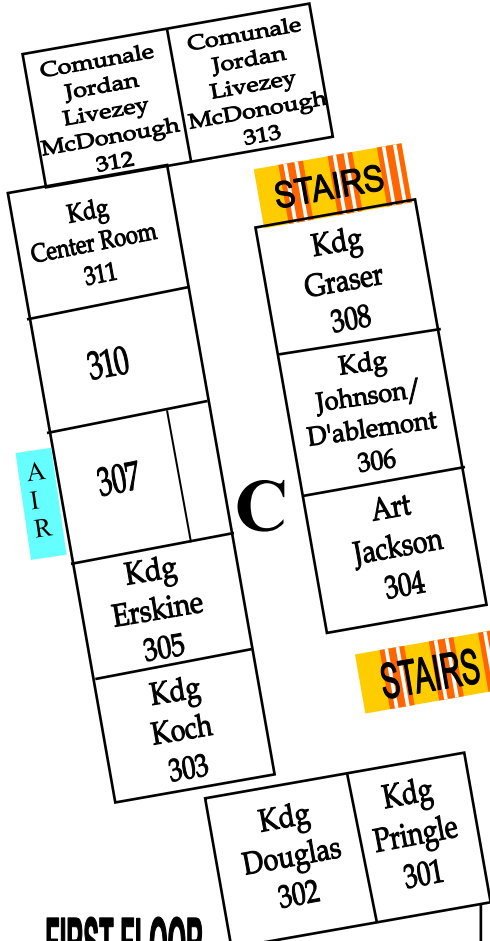

2022-2023

**Rear of School:
Faculty/Staff Parking
Only**

**Side Lot:
Visitor Parking**

**Reserved for Visitor
Parking Only; No
Faculty or Staff**

600
Wing

FIRST FLOOR
VALRICO ELEMENTARY SCHOOL
609 S. Miller Road
Valrico, Fl. 33594
813-744-6777

A
C
C
E
S
S
R
O
A
D

600 Wing

2nd Manigold/Shaffer 616		2nd Gladbach 615	
619		600b	
2nd Wynn 614		2nd Jameston 613	
2nd Osenton 612		2nd Routh 611	
1st 610 Fluellen		2nd Wallace 609	
1st Batchelder 608		Primary Computer Lab 607	
1st Queen 606		605	
1st Reynolds 604		1st Bone 603	
618		600a	
1st McLafferty 602		1st Swartzlander 601	

SECOND FLOOR