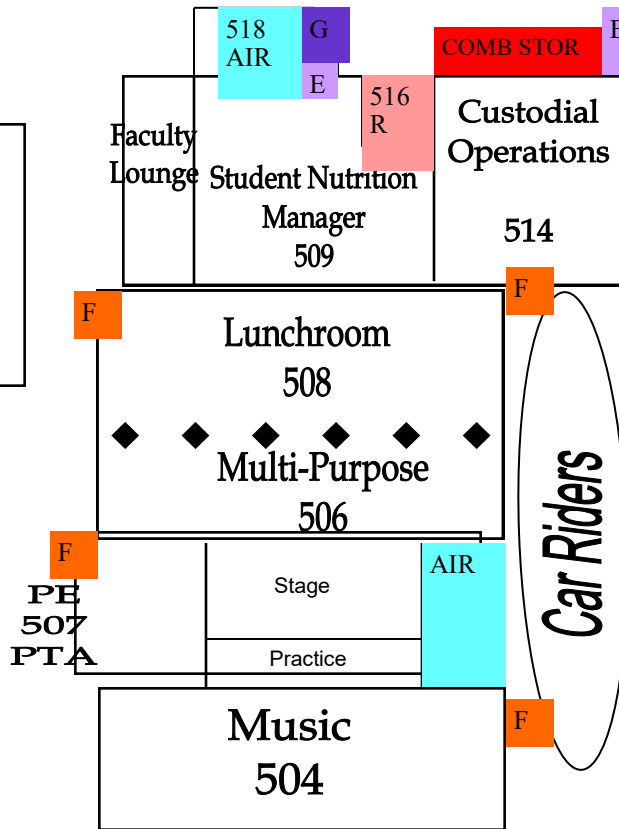

2022-2023

**Rear of School:
Faculty/Staff Parking
Only**

**Side Lot:
Visitor Parking**

**Reserved for Visitor
Parking Only; No
Faculty or Staff**

600
Wing

FIRST FLOOR
VALRICO ELEMENTARY SCHOOL
609 S. Miller Road
Valrico, Fl. 33594
813-744-6777

A
C
C
E
S
S
R
O
A
D

600 Wing

2nd Manigold/Shaffer 616		2nd Gladbach 615	
619		600b	
2nd Wynn 614		2nd Jameston 613	
2nd Osenton 612		2nd Routh 611	
1st 610 Fluellen		2nd Wallace 609	
1st Batchelder 608		Primary Computer Lab 607	
1st Queen 606		605	
1st Reynolds 604		1st Bone 603	
618		600a	
1st McLafferty 602		1st Swartzlander 601	

SECOND FLOOR