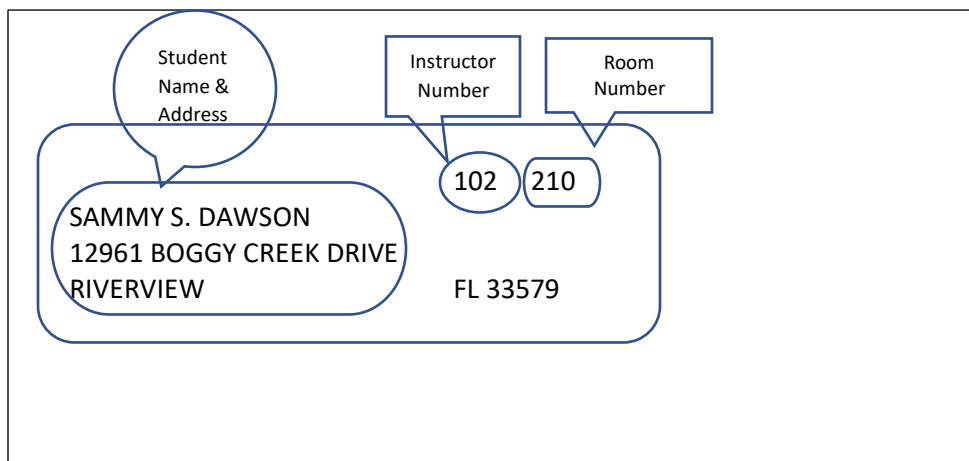

HOMEROOM TEACHERS 2022-2023

Who is My Child's Teacher?

Look at the mailing label on your postcard & match the numbers to the list of homeroom teachers below.

Instructor #	Teacher	Room #		Instructor #	Teacher	Room #	
KG01	Ms. Alers	401		301	Ms. Shishilla	322	
KG02	Ms. Molenda	402		302	Ms. Arp*	330	
KG03	Ms. Leggett	407		303	Ms. Brooks	321	
KG04	Ms. Osawe	411		304	Ms. Lucio	327	
KG05	Ms. Montgomery	412		306	Ms. Bates	323	
KG06	Ms. Floyd	408		307	Ms. Smith	328	
KG07	Ms. Klotz	406		308	Ms. J. Dixon	324	
101	Ms. Valdez	207		401	Ms. Jagmohan	228	
103	Ms. Short	210		402	Ms. Lattimore	231	
104	Ms. Figueroa	211		403	Ms. Blakey	229	
105	Ms. Ziadeh	201		404	Ms. Lopez	225	
106	Ms. Welsh	202		405	Ms. Gwinn	224	
107	Ms. McClees	208		406	Ms. Grall	226	
108	Ms. Gibson	206					
201	Ms. Mansfield	302		501	Ms. Johnson	422	
202	Ms. Mitchell	307		503	Ms. Jones	427	
203	Ms. Wright	305		504	Ms. Harvey	423	
204	Ms. A. Dixon	311		505	Mr. Clethen	432	
205	Mr. Stinnard	310	506	Mr. Luchies	426		
206	Ms. Benedict	301	507	Ms. Jackson	429		
207	Ms. Lim	221					
208	Ms. Parramore	222					