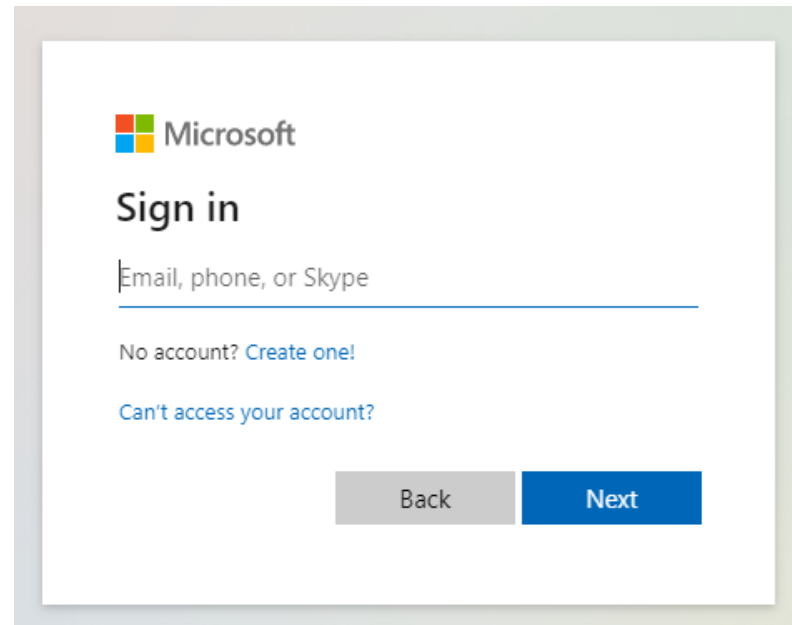

4. Students will then be directed to log in using their district provided account.

User name: [student number@hcps.net](mailto:student_number@hcps.net)
for example: 1234567@hcps.net
Password: student number then initials
for example: 1234567ab