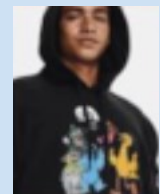

Hoodies are not allowed to be worn over the head