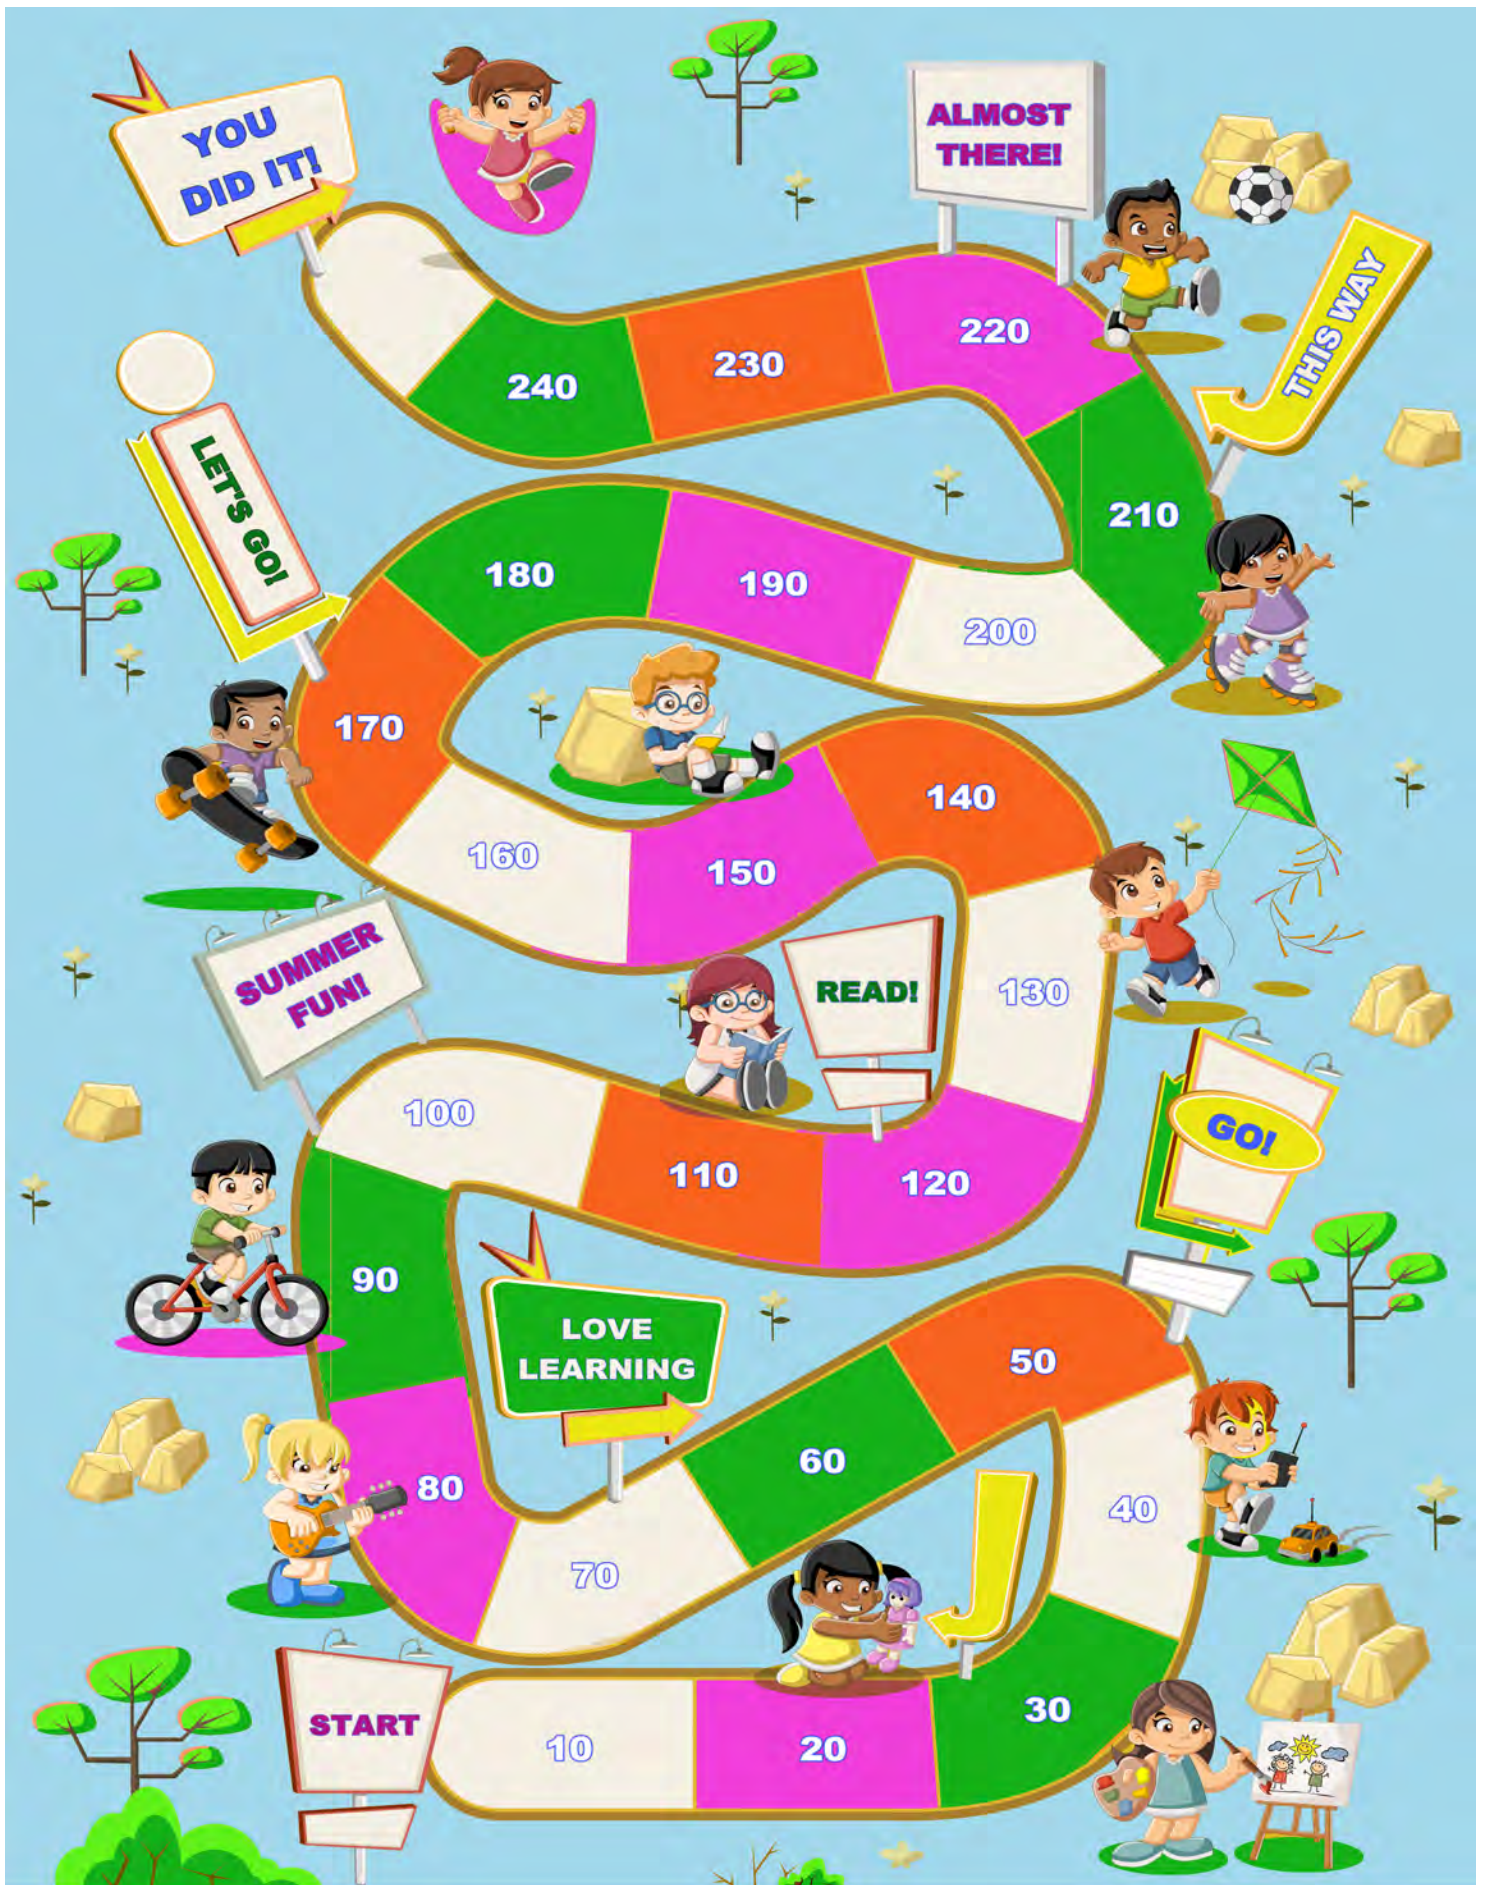

# FILL YOUR BACKPACK WITH ADVENTURE

**June 13 through July 31**

This unique summertime challenge is designed to strengthen literacy skills and prepare students for the upcoming school year.

From June 13 through July 31, students using Imagine Language & Literacy for 240+ minutes at any point during the summertime will be automatically entered into a random drawing for the **Imagine Learning Adventure Backpack Prize** consisting of a solar powered backpack filled with back to school essentials. Five Imagine Learning Adventure Backpack winners will be announced at the conclusion of the contest (week of August 1).

# LLENA TU MOCHILA DE AVENTURAS

**Del 13 de junio al 31 de julio**

Este desafío único de verano está diseñado para reforzar tus habilidades dentro del campo de alfabetización y para prepararte para el próximo año escolar.